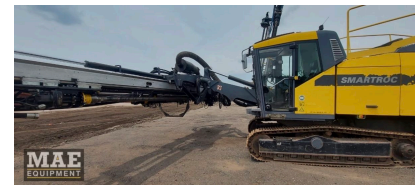

**Subject to prior sale ex yard Witbank - All pricing excluding VAT. MAE-
South-Africa Equipment Terms & Conditions apply**

MAE Equipment
5 Thibault Avenue
Somerset West - 7130
South-Africa

Mail: info@mae-equipment.co.za
Web: www.mae-equipment.com
Cell: +27-72-5456223
Cell: +49-172-6642432

Reg-No. 2010/077099/23
Tax-No. 9188154180
VAT-No. 4370275382
Customs-No. 21690425